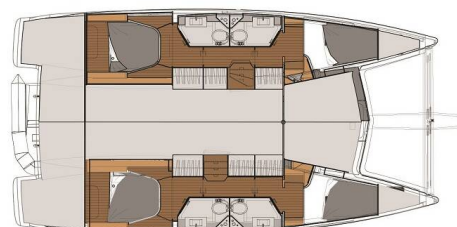

FOUNTAIN PAJOT LUCIA 40

Aqua Panda (2016)

Catamaran Fountaine Pajot Lucia 40 Aqua Panda, built in 2016 is anchored in the Antigua, Jolly Harbour Marina, Antigua, Caribbean. It has 4 cabins, can accommodate 4 people and has 3 toilets. Bed linen and kitchen equipment are included in the price.

YACHT SPECIFICATIONS

Yacht Base

**Antigua, Jolly Harbour Marina,
Caribbean**

Yacht ID

9997

Brands

Fountaine Pajot

Yacht name

Aqua Panda

Production year

2016

Length

38 ft

Cabins

4

Berths

4

WC

3

Engine

2 x 30 HP

Fuel tank

360 l

WEBSITE

www.plujeme.cz

PHONE

+420 720 755 085

MOBILE

+420 777 170 276

E-MAIL

info@plujeme.cz

PLUJEME RÁDI S.R.O.

Dlouhá 730/35, 11000 Praha 1 – Staré Město, Czech Republic