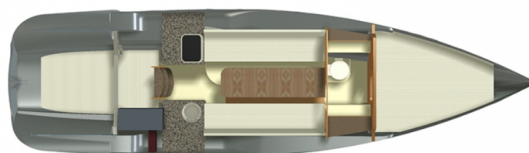

DRAGONFLY 28

Kalmos (2023)

Catamaran Dragonfly 28 Kalmos, built in 2023 is anchored in the Toulon, Vieille Darse, Provence-Alpes-Côte d'Azur, France. It has 2 cabins, can accommodate 4 people and has 1 toilets. Bed linen and kitchen equipment are included in the price.

Kalmos

Production year

2023

Length

29 ft

Cabins

2

Berths