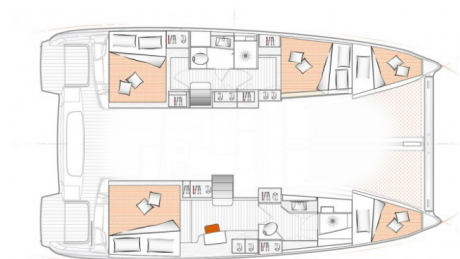

# EXCESS 11

M (2025)

Catamaran **Excess 11 M**, built in **2025** is anchored in the **Port de Bandol, Provence-Alpes-Côte d'Azur, France**. It has **3 + 2 cabins**, can accommodate **6 + 2 people** and has **2 toilets**. Bed linen and kitchen equipment are included in the price.

**M**

Production year

**2025**

Length

**37 ft**

Cabins

**3 + 2**

Berths