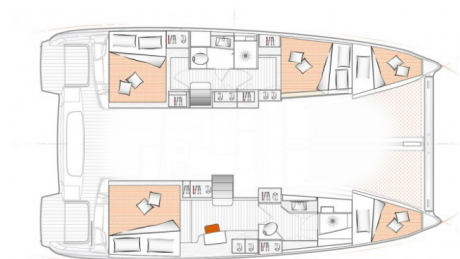

EXCESS 11

Manuia (2025)

Catamaran **Excess 11 Manuia**, built in **2025** is anchored in the **Port de Bandol, Provence-Alpes-Côte d'Azur, France**. It has **3 + 2 cabins**, can accommodate **6 + 2 people** and has **2 toilets**. Bed linen and kitchen equipment are included in the price.

Manuia

Production year

2025

Length

37 ft

Cabins

3 + 2

Berths