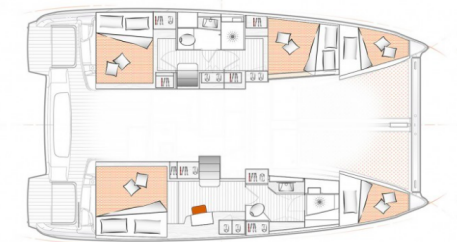

EXCESS 11

Miza Tika (2025)

Catamaran **Excess 11 Miza Tika**, built in **2025** is anchored in the **Toulon, Vieille Darse, Provence-Alpes-Côte d'Azur, France**. It has **3 + 2 cabins**, can accommodate **6 + 2 people** and has **2 toilets**. Bed linen and kitchen equipment are included in the price.

Miza Tika

Production year

2025

Length

37 ft

Cabins

3 + 2

Berths