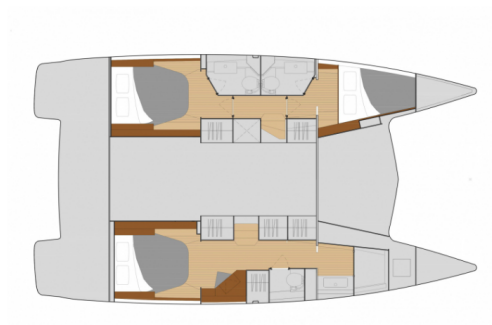

FOUNTAIN PAJOT ISLA 40

Seabaris (2021)

Catamaran Fountaine Pajot Isla 40 Seabaris, built in 2021 is anchored in the Toulon, Vieille Darse, Provence-Alpes-Côte d'Azur, France. It has 3 cabins, can accommodate 6 people and has 2 toilets. Bed linen and kitchen equipment are included in the price.

Seabaris

Production year

2021

Length

39 ft

Cabins

3

Berths