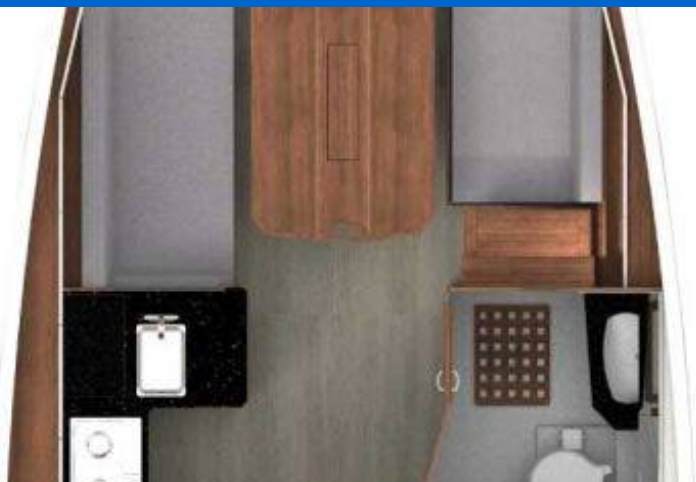

# MAXUS 35

Alas (2024)

Sailing yacht Maxus 35 Alas, built in 2024 is anchored in the Capo D'orlando Marina, Sicily, Italy. It has 3 cabins, can accommodate 6 people and has 1 toilets. Bed linen and kitchen equipment are included in the price.