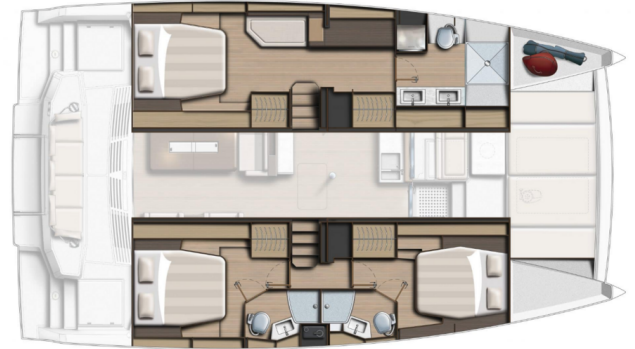

# BALI 4.4

Bliss (2022)

**Catamaran Bali 4.4 Bliss**, built in **2022** is anchored in the **Capo D'orlando Marina, Sicily, Italy**. It has **3 + 1 cabins**, can accommodate **6 + 1 people** and has **3 toilets**. Bed linen and kitchen equipment are included in the price.

**Bliss**

Production year

**2022**

Length

**44 ft**

Cabins

**3 + 1**

Berths