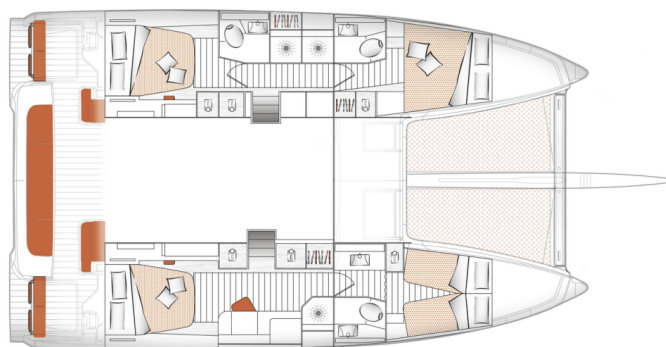

EXCESS 14

Mon Bijou (2023)

Catamaran **Excess 14 Mon Bijou**, built in **2023** is anchored in the **Toulon, Vieille Darse, Provence-Alpes-Côte d'Azur, France**. It has **5 + 2 cabins**, can accommodate **6 + 2 + 2 people** and has **3 toilets**. Bed linen and kitchen equipment are included in the price.

Mon Bijou

Production year

2023

Length

46 ft

Cabins

5 + 2

Berths