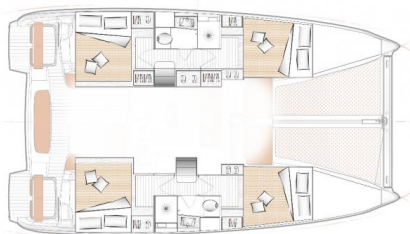

EXCESS 11

Insieme (2023)

Catamaran **Excess 11 Insieme**, built in **2023** is anchored in the **Toulon, Vieille Darse, Provence-Alpes-Côte d'Azur, France**. It has **4 + 2 cabins**, can accommodate **8 + 2 people** and has **2 toilets**. Bed linen and kitchen equipment are included in the price.

Insieme

Production year

2023

Length

37 ft

Cabins

4 + 2

Berths