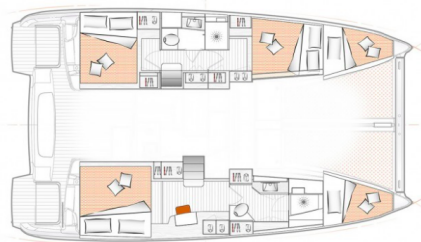

EXCESS 11

Adva (2022)

Catamaran **Excess 11 Adva**, built in **2022** is anchored in the **Toulon, Vieille Darse, Provence-Alpes-Côte d'Azur, France**. It has **3 + 2 cabins**, can accommodate **6 + 2 people** and has **2 toilets**. Bed linen and kitchen equipment are included in the price.