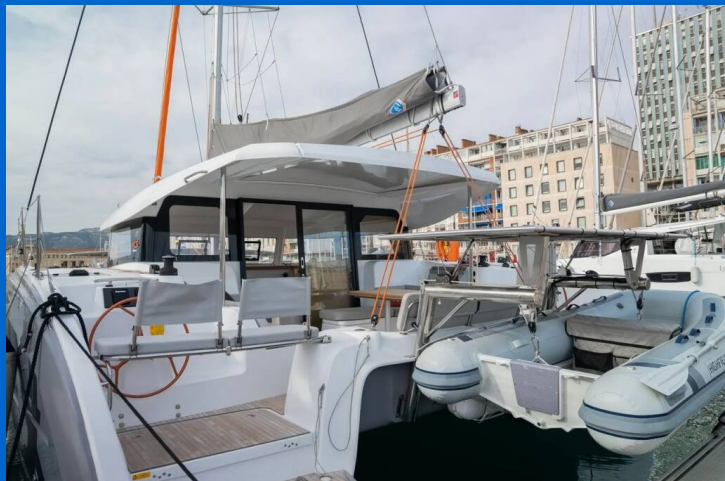

EXCESS 11

Adva (2022)

Catamaran **Excess 11 Adva**, built in **2022** is anchored in the **Toulon, Vieille Darse, Provence-Alpes-Côte d'Azur, France**. It has **3 + 2 cabins**, can accommodate **6 + 2 people** and has **2 toilets**. Bed linen and kitchen equipment are included in the price.

YACHT SPECIFICATIONS

Yacht Base

Toulon, Vieille Darse, France

Yacht ID

9980

Brands

Excess

Yacht name