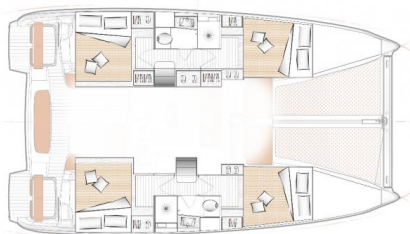

EXCESS 11

Rosalu ex Shakti (2021)

Catamaran **Excess 11 Rosalu ex Shakti**, built in **2021** is anchored in the **Toulon, Vieille Darse, Provence-Alpes-Côte d'Azur, France**. It has **4 + 2 cabins**, can accommodate **8 + 2 people** and has **2 toilets**. Bed linen and kitchen equipment are included in the price.

YACHT SPECIFICATIONS

Yacht Base

Toulon, Vieille Darse, France

Yacht ID

9977

Brands

Excess

Yacht name

Rosalu ex Shakti

Production year

2021

Length

37 ft

Cabins

4 + 2

Berths

8 + 2

Max Persons

10

WC

2

Engine

2 x 28 HP

Fuel tank

400 l