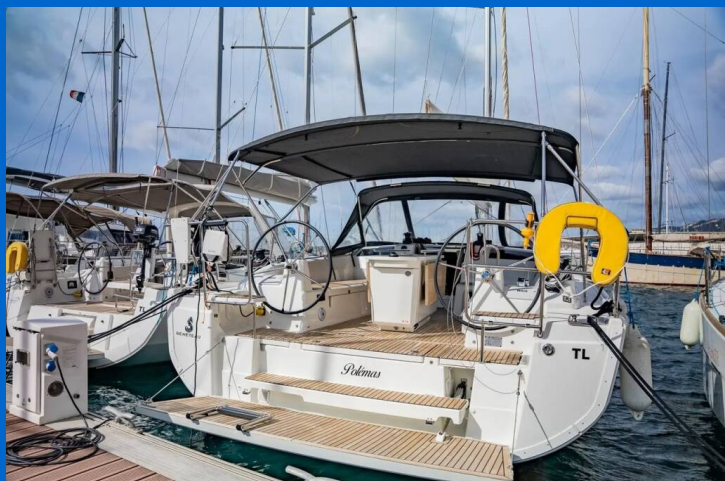

OCEANIS 40.1

Polemas (2021)

Sailing yacht **Oceanis 40.1 Polemas**, built in **2021** is anchored in the **Toulon, Vieille Darse, Provence-Alpes-Côte d'Azur, France**. It has **4 cabins**, can accommodate **8 people** and has **2 toilets**. Bed linen and kitchen equipment are included in the price.

YACHT SPECIFICATIONS

Yacht Base

Toulon, Vieille Darse, France

Yacht ID

9976

Brands

Beneteau

Yacht name

Polemas

Production year

2021

Length

42 ft

Cabins

4

Berths

8

Max Persons

8

WC

2

Engine

1 x 45 HP

Fuel tank