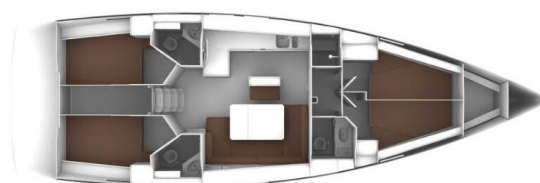

BAVARIA CRUISER 46

Hugo (2014)

Sailing yacht **Bavaria Cruiser 46 Hugo**, built in **2014** is anchored in the **Sukosan, D-Marin Dalmacija Marina, Zadar region, Croatia**. It has **4 cabins**, can accommodate **8 + 1 people** and has **3 toilets**. Bed linen and kitchen equipment are included in the price.

Hugo

Production year

2014

Length

47 ft

Cabins

4

Berths