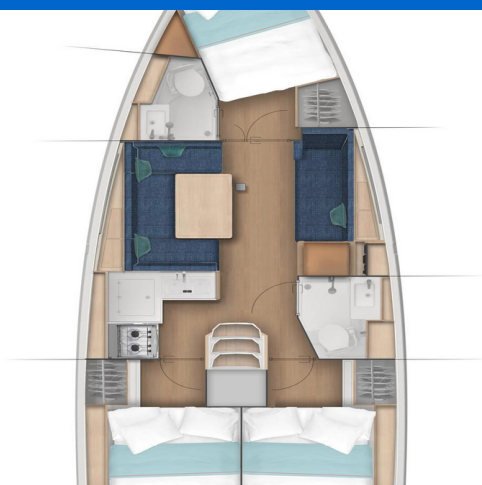

SUN ODYSSEY 380

Pelor (2025)

Sailing yacht Sun Odyssey 380 Pelor, built in 2025 is anchored in the **Corfu, Gouvia Marina, Ionian Islands, Greece**. It has **3 cabins**, can accommodate **8 people** and has **2 toilets**. Bed linen and kitchen equipment are included in the price.

Pelor

Production year

2025

Length

37 ft

Cabins

3

Berths