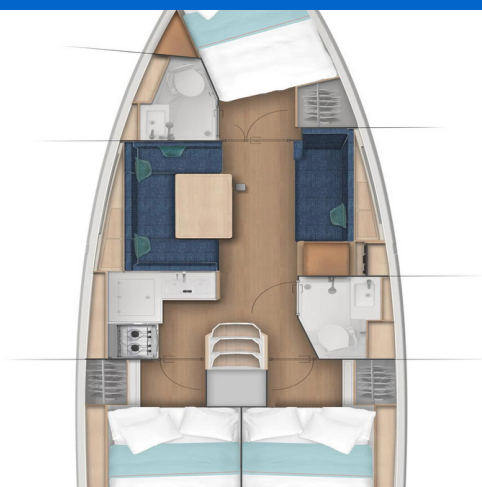

SUN ODYSSEY 380

Pelmare (2025)

Sailing yacht Sun Odyssey 380 Pelmare, built in 2025 is anchored in the **Palairos, Ionian Islands, Greece**. It has **3 cabins**, can accommodate **8 people** and has **2 toilets**. Bed linen and kitchen equipment are included in the price.

Pelmare

Production year

2025

Length

37 ft

Cabins

3

Berths