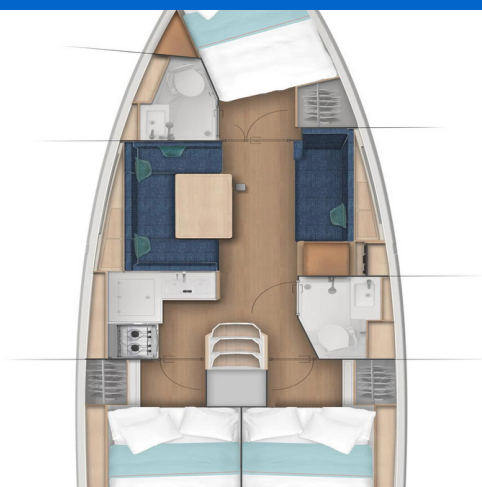

# SUN ODYSSEY 380

Pelmare (2025)

Sailing yacht Sun Odyssey 380 Pelmare, built in 2025 is anchored in the **Palairos, Ionian Islands, Greece**. It has **3 cabins**, can accommodate **8 people** and has **2 toilets**. Bed linen and kitchen equipment are included in the price.

**Pelmare**

Production year

**2025**

Length

**37 ft**

Cabins

**3**

Berths

## STANDARD YACHT EQUIPMENT

Deck	<b>Bathing platform, Cockpit light, Sprayhood</b>
Entertainment	<b>AUX Input, Fusion radio, Sound System, USB</b>
Interior	<b>Convertible table in salon</b>
Navigation	<b>Autopilot, Bow thruster, GPS chart plotter - cockpit</b>
Sails	<b>Lazy jacks</b>
Yacht electrics	<b>12V Socket, Shore power cable, Shore power connection, USB charger for mobile phone and laptop</b>