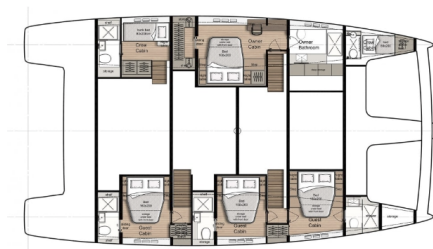

SUNREEF 60

Ahalya (2025)

Catamaran Sunreef 60 Ahalya, built in 2025 is anchored in the Marina Kastela, Split region, Croatia. It has 4 + 2 cabins, can accommodate 8 + 2 people and has 4 + 2 toilets. Bed linen and kitchen equipment are included in the price.

Ahalya

Production year

2025

Length

60 ft

Cabins

4 + 2

Berths