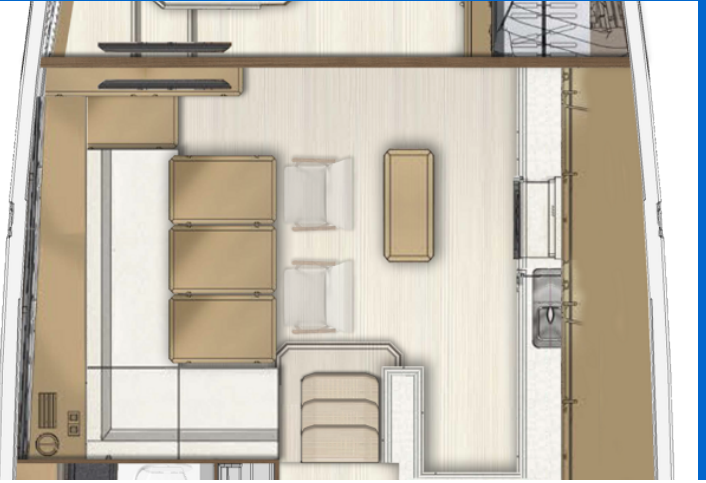

JEANNEAU 55

Marina (2025)

Sailing yacht **Jeanneau 55 Marina**, built in **2025** is anchored in the **Salerno, Campania, Italy**. It has **3 + 1 cabins**, can accommodate **6 + 2 + 1 people** and has **3 + 1 toilets**. Bed linen and kitchen equipment are included in the price.