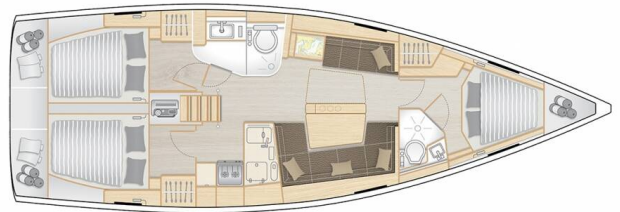

3 Cabins and 2 heads

YACHT SPECIFICATIONS

Yacht Base

Lefkas, Perigiali, Greece

Yacht ID

9905

Brands

Hanse Yachts

Yacht name

Eugene

Production year

2022

Length

41 ft

Cabins

3

Berths

6 + 2

WC

2

Engine

1 x 39 HP

Fuel tank

160 l

WEBSITE

www.plujeme.cz

PHONE

+420 720 755 085

MOBILE

+420 777 170 276

E-MAIL

info@plujeme.cz

PLUJEME RÁDI S.R.O.

Dlouhá 730/35, 11000 Praha 1 – Staré Město, Czech Republic