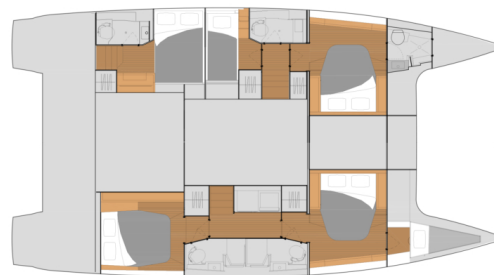

FOUNTAIN PAJOT TANNA 47

First Life (2025)

Catamaran Fountaine Pajot Tanna 47 First Life, built in 2025 is anchored in the **ACI Marina Skradin, Šibenik region, Croatia**. It has **5 + 1 cabins**, can accommodate **10 + 1 people** and has **5 + 1 toilets**. Bed linen and kitchen equipment are included in the price.

YACHT SPECIFICATIONS

Yacht Base

ACI Marina Skradin, Croatia

Yacht ID

9899

Brands

Fountaine Pajot

Yacht name

First Life

Production year

2025

Length

46 ft

Cabins

5 + 1

Berths

10 + 1

WC

5 + 1

Engine

2 x 60 HP

Fuel tank

940 l

WEBSITE

www.plujeme.cz

PHONE

+420 720 755 085

MOBILE

+420 777 170 276

E-MAIL

info@plujeme.cz

PLUJEME RÁDI S.R.O.

Dlouhá 730/35, 11000 Praha 1 – Staré Město, Czech Republic