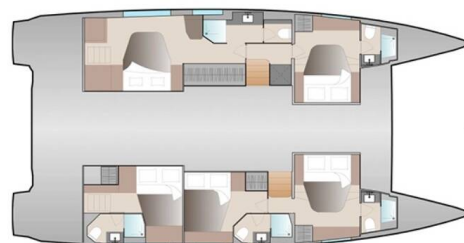

FOUNTAIN PAJOT AURA 51

My Precious "E" (2024)

Catamaran Fountaine Pajot Aura 51 My Precious "E", built in 2024 is anchored in the **Lefkas, Perigiali, Ionian Islands, Greece**. It has **5 + 2 cabins**, can accommodate **10 + 2 people** and has **5 + 1 toilets**. Bed linen and kitchen equipment are included in the price.

YACHT SPECIFICATIONS

Yacht Base

Lefkas, Perigiali, Greece

Yacht ID

9894

Brands

Fountaine Pajot

Yacht name

My Precious "E"

Production year

2024

Length

51 ft

Cabins

5 + 2

Berths

10 + 2

WC

5 + 1

Engine

2 x 60 HP

Fuel tank

900 l

WEBSITE

www.plujeme.cz

PHONE

+420 720 755 085

MOBILE

+420 777 170 276

E-MAIL

info@plujeme.cz

PLUJEME RÁDI S.R.O.

Dlouhá 730/35, 11000 Praha 1 – Staré Město, Czech Republic