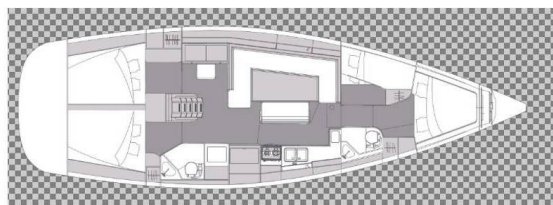

ELAN IMPRESSION 45.1

Lena (2020)

Sailing yacht Elan Impression 45.1 Lena, built in 2020 is anchored in the Pula, Marina Polesana, Istra, Croatia. It has 4 cabins, can accommodate 8 + 2 people and has 2 toilets. Bed linen and kitchen equipment are included in the price.

Lena

Production year

2020

Length

44 ft

Cabins

4

Berths