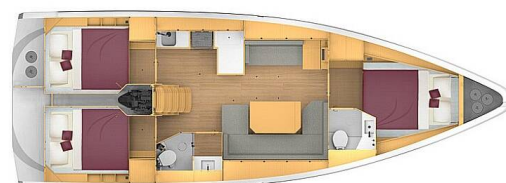

BAVARIA C42

Valesia (2021)

Sailing yacht **Bavaria C42 Valesia**, built in **2021** is anchored in the **Athens, Alimos marina, Athens area/Saronic/Peloponese, Greece**. It has **3 cabins**, can accommodate **6 + 2 people** and has **2 toilets**. Bed linen and kitchen equipment are included in the price.

Valesia

Production year

2021

Length

41 ft

Cabins

3

Berths