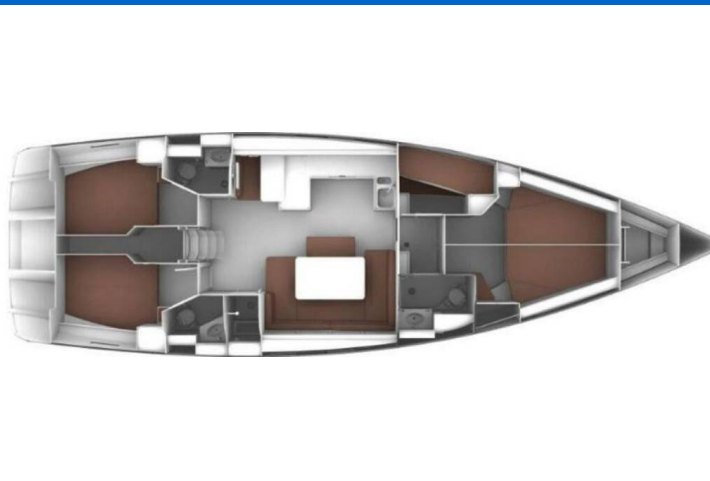

BAVARIA CRUISER 51

Donna I (2018)

Sailing yacht **Bavaria Cruiser 51 Donna I**, built in **2018** is anchored in the **Marina Kornati, Biograd, Zadar region, Croatia**. It has **5 cabins**, can accommodate **10 + 1 people** and has **3 toilets**. Bed linen and kitchen equipment are included in the price.

Donna I

Production year

2018

Length

51 ft

Cabins

5

Berths