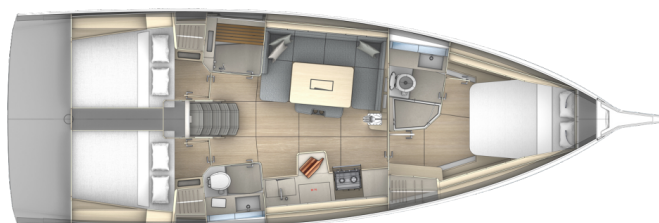

DUFOUR 41

Coco (2025)

Sailing yacht Dufour 41 Coco, built in 2025 is anchored in the Cote D'Azur, Marseille Marina Vieux Port, Provence-Alpes-Côte d'Azur, France. It has **3 cabins**, can accommodate **6 + 2 people** and has **2 toilets**. Bed linen and kitchen equipment are included in the price.

YACHT SPECIFICATIONS

Yacht Base

Cote D'Azur, Marseille Marina Vieux Port, France

Yacht ID

9795

Brands

Dufour

Yacht name

Coco

Production year

2025

Length

42 ft

Cabins

3

Berths

6 + 2

WC

2

Engine

1 x 60 HP

Fuel tank

250 l

WEBSITE

www.plujeme.cz

PHONE

+420 720 755 085

MOBILE

+420 777 170 276

E-MAIL

info@plujeme.cz

PLUJEME RÁDI S.R.O.

Dlouhá 730/35, 11000 Praha 1 – Staré Město, Czech Republic