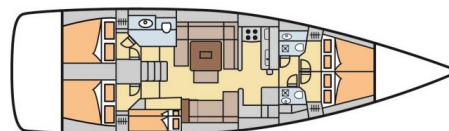

# DUFOUR 500 GL

Kosi (2015)

Sailing yacht Dufour 500 GL Kosi, built in 2015 is anchored in the Marina di San Vincenzo Toscana, Tuscany, Italy. It has 4 cabins, can accommodate 8 + 2 people and has 4 toilets. Bed linen and kitchen equipment are included in the price.

**Kosi**

Production year

**2015**

Length

**48 ft**

Cabins

**4**

Berths