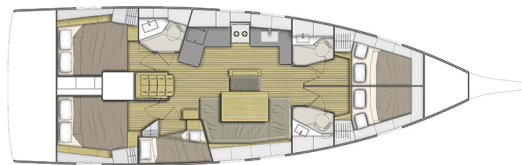

OCEANIS 46.1

Circe (2025)

Sailing yacht Oceanis 46.1 Circe, built in 2025 is anchored in the Sardinia, Cannigione, Sardinia, Italy. It has 5 cabins, can accommodate 10 + 2 people and has 3 toilets. Bed linen and kitchen equipment are included in the price.