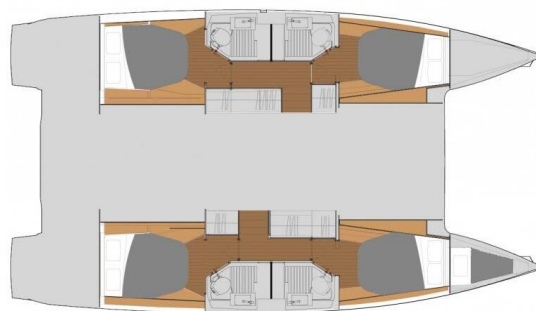

FOUNTAIN PAJOT ASTREA 42

Elizabeth (2025)

Catamaran Fountaine Pajot Astrea 42 Elizabeth, built in 2025 is anchored in the **Trogir, Marina Trogir (ex.SCT), Split region, Croatia**. It has **4 + 1 cabins**, can accommodate **8 + 2 + 1 people** and has **4 toilets**. Bed linen and kitchen equipment are included in the price.

Elizabeth

Production year

2025

Length

41 ft

Cabins

4 + 1

Berths