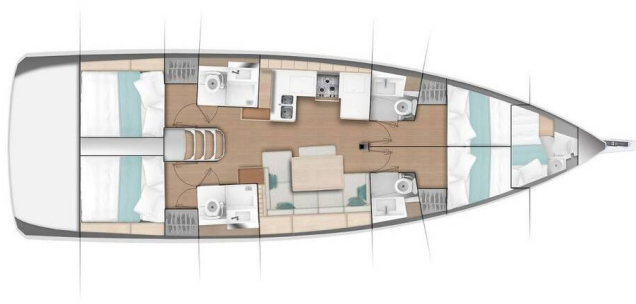

SUN ODYSSEY 490

Bellatrix (2020)

Sailing yacht Sun Odyssey 490 Bellatrix, built in 2020 is anchored in the **Preveza, Main Port, Ionian Islands, Greece**. It has **4 + 1 cabins**, can accommodate **8 + 1 people** and has **4 + 1 toilets**. Bed linen and kitchen equipment are included in the price.

Bellatrix

Production year

2020

Length

47 ft

Cabins

4 + 1

Berths