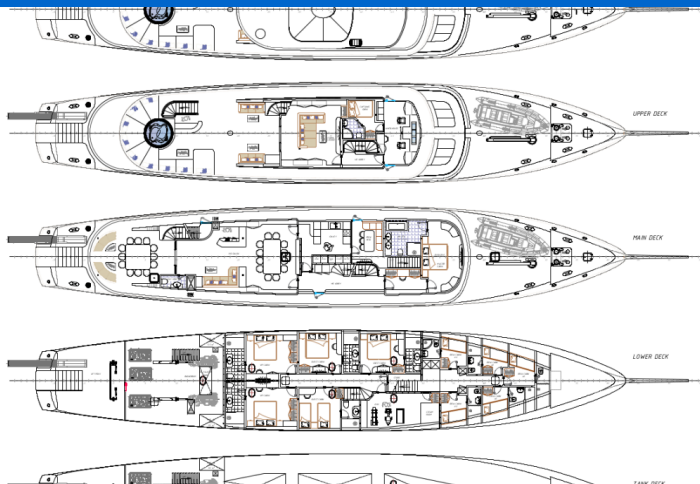

MAIA

Maia (2025)

Luxury Charter Maia Maia, built in **2025** is anchored in the **Split Harbour, Split region, Croatia**. It has **6 cabins**, can accommodate **12 people** and has **6 toilets**. Bed linen and kitchen equipment are included in the price.

YACHT SPECIFICATIONS

Yacht Base

Split Harbour, Croatia

Yacht ID

9750

Brands

Custom Made

Yacht name

Maia

Production year

2025

Length

174 ft

Cabins

6

Berths