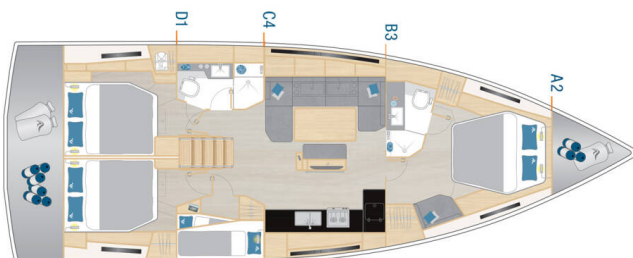

HANSE 460

Sea you - OW (2025)

Sailing yacht Hanse 460 Sea you - OW, built in 2025 is anchored in the **Marina Kornati, Biograd, Zadar region, Croatia**. It has **4 cabins**, can accommodate **8 + 2 people** and has **2 toilets**. Bed linen and kitchen equipment are included in the price.

Sea you - OW

Production year

2025

Length

48 ft

Cabins

4

Berths