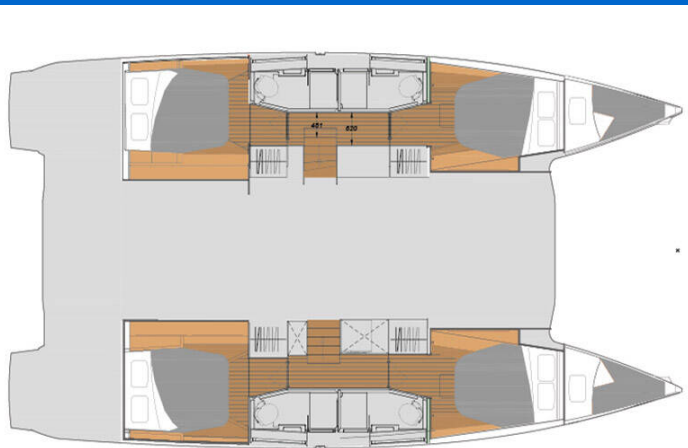

FOUNTAIN PAJOT ELBA 45

Alize (2025)

Catamaran Fountaine Pajot Elba 45 Alize, built in 2025 is anchored in the **Marina Mandalina, Sibenik, Šibenik region, Croatia**. It has **4 + 2 cabins**, can accommodate **8 + 2 + 2 people** and has **4 toilets**. Bed linen and kitchen equipment are included in the price.

YACHT SPECIFICATIONS

Yacht Base

Marina Mandalina, Sibenik, Croatia

Yacht ID

9710

Brands

Fountaine Pajot

Yacht name

Alize

Production year

2025

Length

44 ft

Cabins

4 + 2

Berths

8 + 2 + 2

WC

4

Engine

2 x 50 HP

Fuel tank

01

WEBSITE

www.plujeme.cz

PHONE

+420 720 755 085

MOBILE

+420 777 170 276

E-MAIL

info@plujeme.cz

PLUJEME RÁDI S.R.O.

Dlouhá 730/35, 11000 Praha 1 – Staré Město, Czech Republic