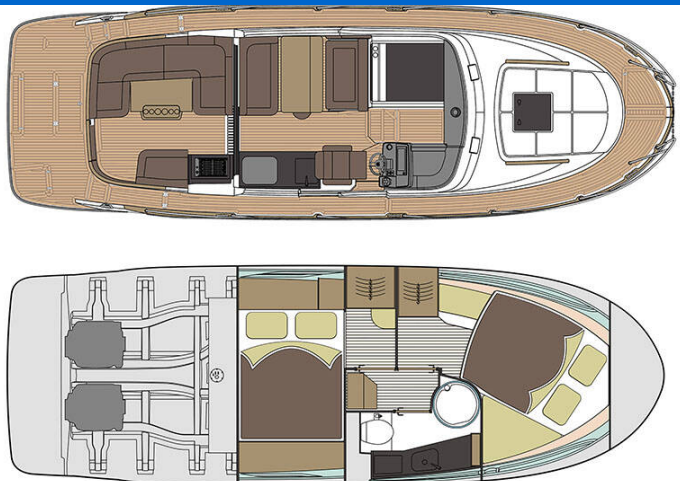

# MAREX 330 SCANDINAVIA

Malinkonija (2024)

Motor yacht Marex 330 Scandinavia Malinkonija, built in 2024 is anchored in the Marina Mandalina, Sibenik, Šibenik region, Croatia. It has 2 cabins, can accommodate 4 + 2 people and has 1 toilets. Bed linen and kitchen equipment are included in the price.

**Malinkonija**

Production year

**2024**

Length

**34 ft**

Cabins

**2**

Berths