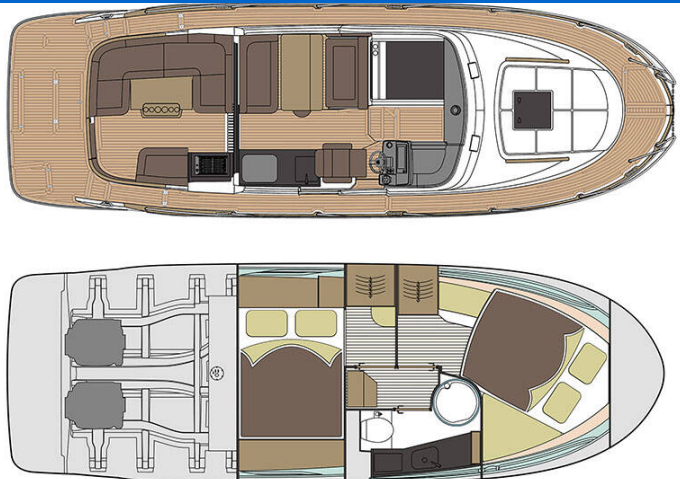

# MAREX 330 SCANDINAVIA

Malinkonija (2024)

Motor yacht Marex 330 Scandinavia Malinkonija, built in 2024 is anchored in the Marina Mandalina, Sibenik, Šibenik region, Croatia. It has 2 cabins, can accommodate 4 + 2 people and has 1 toilets. Bed linen and kitchen equipment are included in the price.

**Malinkonija**

Production year

**2024**

Length

**34 ft**

Cabins

**2**

Berths