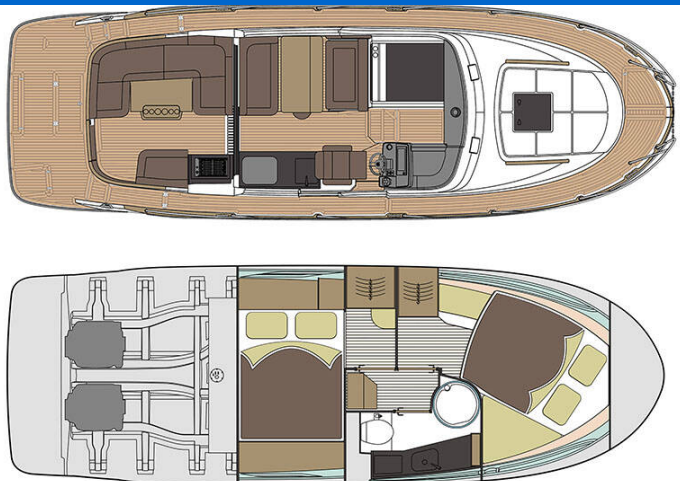

MAREX 330 SCANDINAVIA

Malinkonija (2024)

Motor yacht Marex 330 Scandinavia Malinkonija, built in 2024 is anchored in the Marina Mandalina, Sibenik, Šibenik region, Croatia. It has 2 cabins, can accommodate 4 + 2 people and has 1 toilets. Bed linen and kitchen equipment are included in the price.

Malinkonija

Production year

2024

Length

34 ft

Cabins

2

Berths