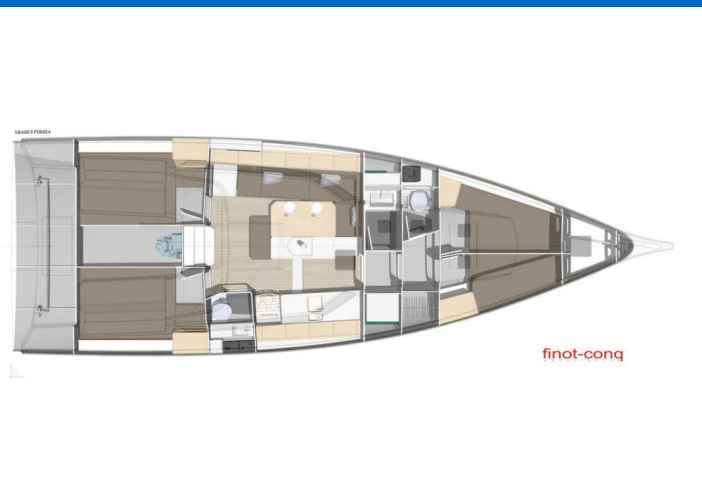

POGO 44

Ithaka (2025)

Sailing yacht Pogo 44 Ithaka, built in 2025 is anchored in the Lanzarote, Canary Islands, Spain. It has 3 cabins, can accommodate 6 + 2 people and has 1 toilets. Bed linen and kitchen equipment are included in the price.

Ithaka

Production year

2025

Length

44 ft

Cabins

3

Berths