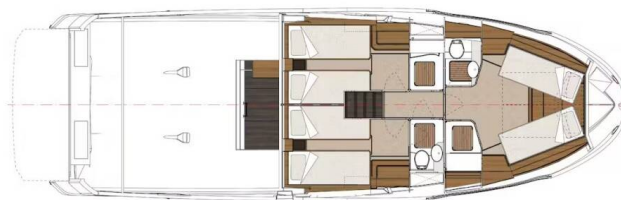

GREENLINE 48

Nord (2025)

Motor yacht **Greenline 48 Nord**, built in **2025** is anchored in the **Marina Kornati, Biograd, Zadar region, Croatia**. It has **3 cabins**, can accommodate **6 + 2 people** and has **2 toilets**. Bed linen and kitchen equipment are included in the price.

Nord

Production year

2025

Length

52 ft

Cabins

3

Berths