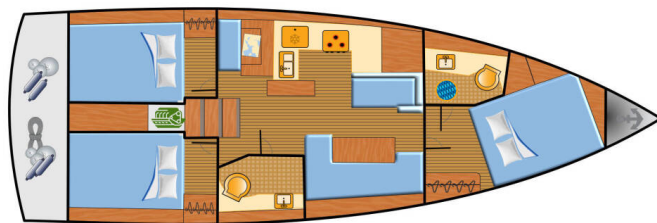

# SUN ODYSSEY 410

Maral (2025)

Sailing yacht Sun Odyssey 410 Maral, built in 2025 is anchored in the Marina Punat, Krk, Kvarner, Croatia. It has 3 cabins, can accommodate 6 + 2 people and has 2 toilets. Bed linen and kitchen equipment are included in the price.