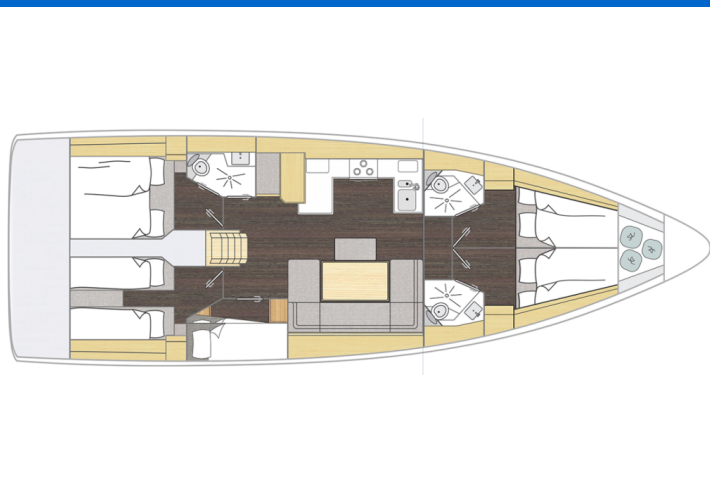

BAVARIA C46

Rana (2025)

Sailing yacht **Bavaria C46 Rana**, built in **2025** is anchored in the **Setur Göcek Village Port, Aegean, Turkey**. It has **5 cabins**, can accommodate **10 people** and has **3 toilets**. Bed linen and kitchen equipment are included in the price.

Rana

Production year

2025

Length

48 ft

Cabins

5

Berths