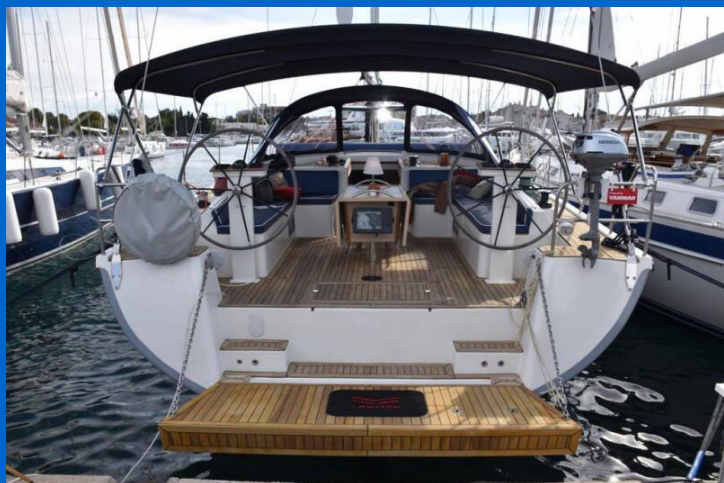

D&D KUFNER 54.2

Elisa (2019)

Sailing yacht D&D Kufner 54.2 Elisa, built in 2019 is anchored in the **Marina, Luka Marina (near Trogir), Split region, Croatia**. It has **5 cabins**, can accommodate **10 + 2 people** and has **4 toilets**. Bed linen and kitchen equipment are included in the price.

YACHT SPECIFICATIONS

Yacht Base

Marina, Luka Marina (near Trogir), Croatia

Yacht ID

9670

Brands

D&D Yacht

Yacht name

Elisa

Production year

2019

Length

55 ft

Cabins

5

Berths