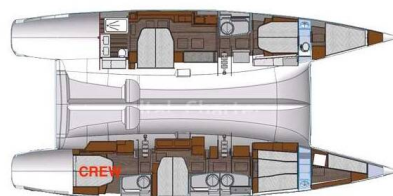

# VICTORIA 67

Some Kind of Wonderful (2016)

Catamaran Victoria 67 Some Kind of Wonderful, built in 2016 is anchored in the **BVI, Soper's Hole Wharf & Marina, British Virgin Islands, British Virgin Islands**. It has **4 cabins**, can accommodate **8 people** and has **4 toilets**. Bed linen and kitchen equipment are included in the price.

**Some Kind of Wonderful**

Production year

**2016**

Length

**67 ft**

Cabins

**4**

Berths