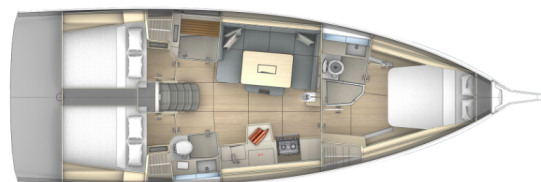

DUFOUR 41

Blue Dream 2 (2024)

Sailing yacht Dufour 41 Blue Dream 2, built in 2024 is anchored in the **Preveza, Main Port, Ionian Islands, Greece**. It has **3 cabins**, can accommodate **6 + 2 people** and has **3 toilets**. Bed linen and kitchen equipment are included in the price.

Blue Dream 2

Production year

2024

Length

42 ft

Cabins

3

Berths