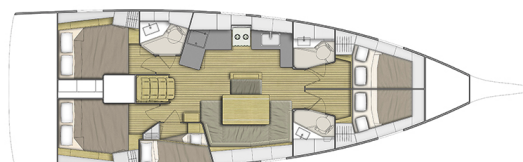

# OCEANIS 46.1

Sail Away (2019)

Sailing yacht Oceanis 46.1 Sail Away, built in 2019 is anchored in the **Athens, Alimos marina, Athens area/Saronic/Peloponese, Greece**. It has **5 cabins**, can accommodate **10 people** and has **3 toilets**. Bed linen and kitchen equipment are included in the price.