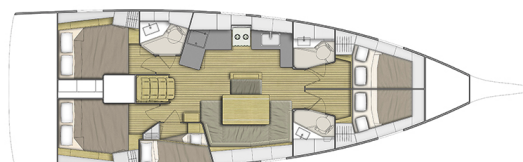

OCEANIS 46.1

Sail Away (2019)

Sailing yacht Oceanis 46.1 Sail Away, built in 2019 is anchored in the **Athens, Alimos marina, Athens area/Saronic/Peloponese, Greece**. It has **5 cabins**, can accommodate **10 people** and has **3 toilets**. Bed linen and kitchen equipment are included in the price.