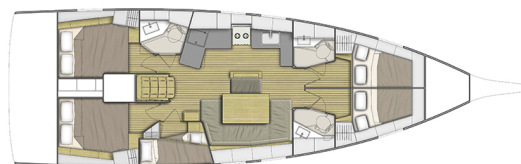

OCEANIS 46.1

Capriccio (2020)

Sailing yacht **Oceanis 46.1 Capriccio**, built in **2020** is anchored in the **Corfu, Gouvia Marina, Ionian Islands, Greece**. It has **5 cabins**, can accommodate **10 people** and has **3 toilets**. Bed linen and kitchen equipment are included in the price.