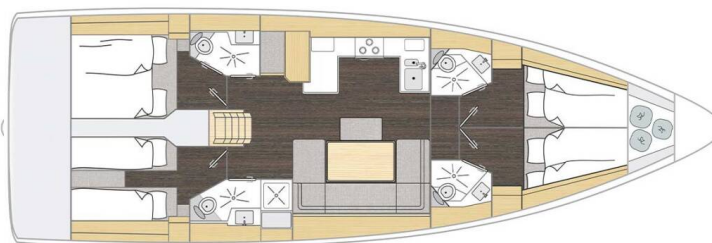

BAVARIA C46

Princess Laura (2025)

Sailing yacht **Bavaria C46 Princess Laura**, built in **2025** is anchored in the **Marina Punat, Krk, Kvarner, Croatia**. It has **5 cabins**, can accommodate **10 + 2 people** and has **3 toilets**. Bed linen and kitchen equipment are included in the price.