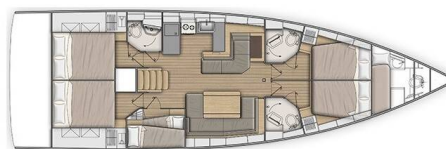

OCEANIS 51.1

True Wind (2019)

Sailing yacht **Oceanis 51.1 True Wind**, built in **2019** is anchored in the **ACI Marina Trogir, Split region, Croatia**. It has **5 + 1 cabins**, can accommodate **10 + 1 + 1 people** and has **3 + 1 toilets**. Bed linen and kitchen equipment are included in the price.