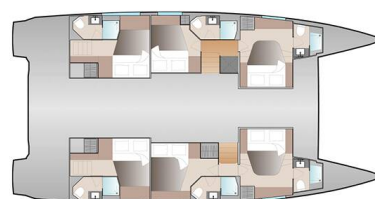

FOUNTAINÉ PAJOT AURA 51

Penny Lane (2025)

Catamaran Fountaine Pajot Aura 51 Penny Lane, built in 2025 is anchored in the **Athens, Alimos marina, Athens area/Saronic/Peloponese, Greece**. It has **6 + 1 cabins**, can accommodate **11 + 1 people** and has **6 + 1 toilets**. Bed linen and kitchen equipment are included in the price.

YACHT SPECIFICATIONS

Yacht Base

Athens, Alimos marina, Greece

Yacht ID

9617

Brands

Fountaine Pajot

Yacht name

Penny Lane

Production year

2025

Length

51 ft

Cabins

6 + 1

Berths

11 + 1

Max Persons

12

WC

6 + 1

Engine

2 x 60 HP

Fuel tank

900 l