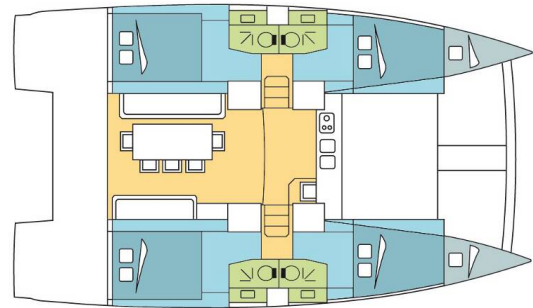

BALI 4.0

Blue Dream II (2016)

Catamaran Bali 4.0 Blue Dream II, built in 2016 is anchored in the **Keramoti, Northern Greece/Aegean, Greece**. It has **4 + 2 cabins**, can accommodate **8 + 2 people** and has **4 toilets**. Bed linen and kitchen equipment are included in the price.

Blue Dream II

Production year

2016

Length

39 ft

Cabins

4 + 2

Berths