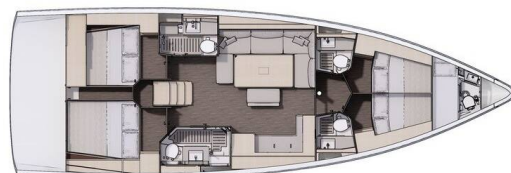

DUFOUR 470

Aegean Blue (2024)

Sailing yacht Dufour 470 Aegean Blue, built in 2024 is anchored in the Athens, Alimos marina, Athens area/Saronic/Peloponese, Greece. It has 4 + 1 cabins, can accommodate 8 + 2 + 1 people and has 4 + 1 toilets. Bed linen and kitchen equipment are included in the price.