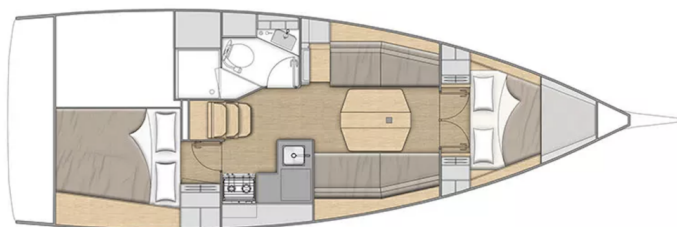

OCEANIS 34.1

Philosophie (2022)

Sailing yacht Oceanis 34.1 Philosophie, built in 2022 is anchored in the **Phuket, Yacht Haven Marina, Phuket, Thailand**. It has **2 cabins**, can accommodate **4 + 2 people** and has **1 toilets**. Bed linen and kitchen equipment are included in the price.

Philosophie

Production year

2022

Length

35 ft

Cabins

2

Berths