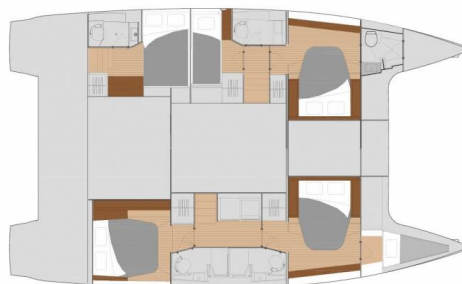

FOUNTAIN PAJOT SAONA 47 QUINTET

Barefoot Oasis (2020)

Catamaran Fountaine Pajot Saona 47 Quintet Barefoot Oasis, built in 2020 is anchored in the BVI, Tortola, Ritter House Marina, British Virgin Islands, British Virgin Islands. It has 5 + 1 cabins, can accommodate 10 + 1 people and has 5 toilets. Bed linen and kitchen equipment are included in the price.

YACHT SPECIFICATIONS

Yacht Base

**BVI, Tortola, Ritter House Marina,
British Virgin Islands**

Yacht ID

9542

Brands

Fountaine Pajot

Yacht name

Barefoot Oasis

Production year

2020

Length

46 ft

Cabins

5 + 1

Berths

10 + 1

Max Persons

11

WC

5

Engine

2 x 60 HP

Fuel tank

939 l

WEBSITE

www.plujeme.cz

PHONE

+420 720 755 085

MOBILE

+420 777 170 276

E-MAIL

info@plujeme.cz

PLUJEME RÁDI S.R.O.

Dlouhá 730/35, 11000 Praha 1 – Staré Město, Czech Republic