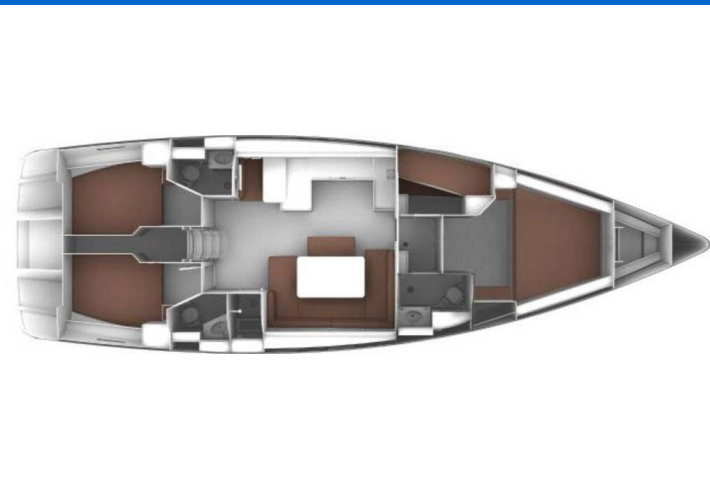

# BAVARIA CRUISER 46 STYLE

Lyra (2025)

Sailing yacht Bavaria Cruiser 46 Style Lyra, built in 2025 is anchored in the **Trogir, Marina Trogir (ex.SCT), Split region, Croatia**. It has **4 cabins**, can accommodate **8 people** and has **3 toilets**. Bed linen and kitchen equipment are included in the price.